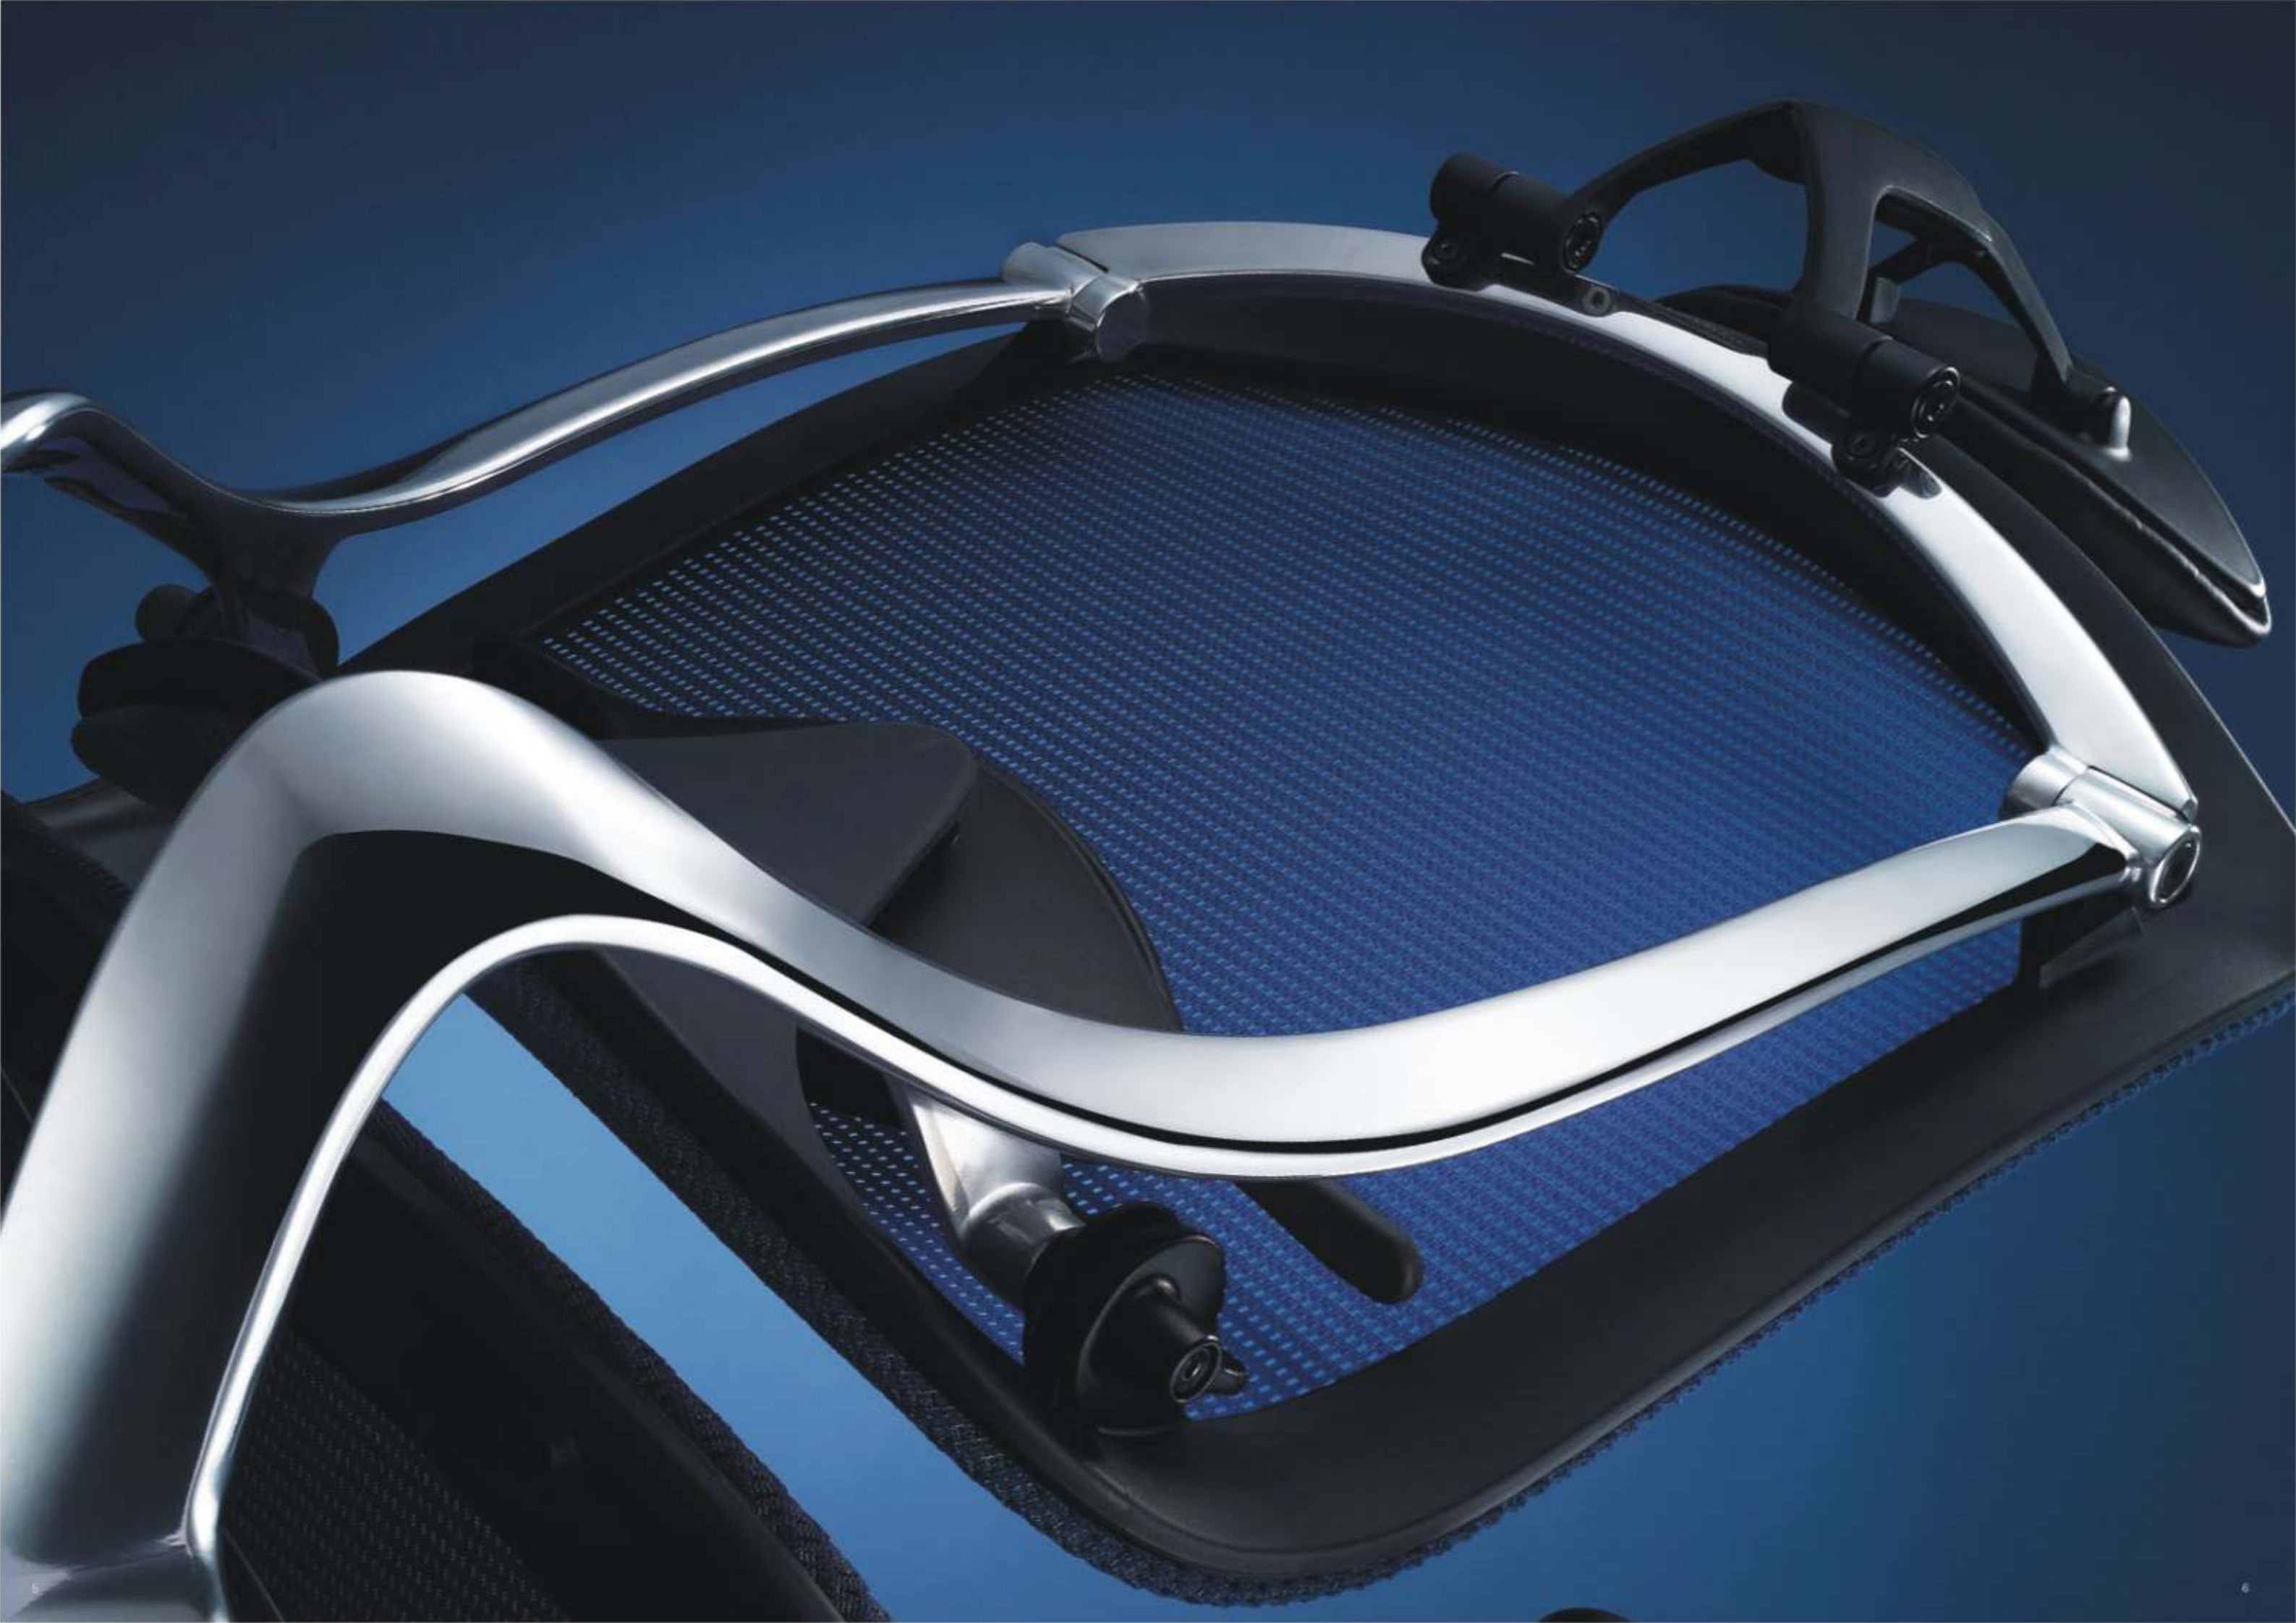

# *Contessa*

Ergonomic Mesh Chair from Japan

«smart operations».

FBG1

FBH9

Contessa

Giugiaro Design  
Okamura

Contessa -